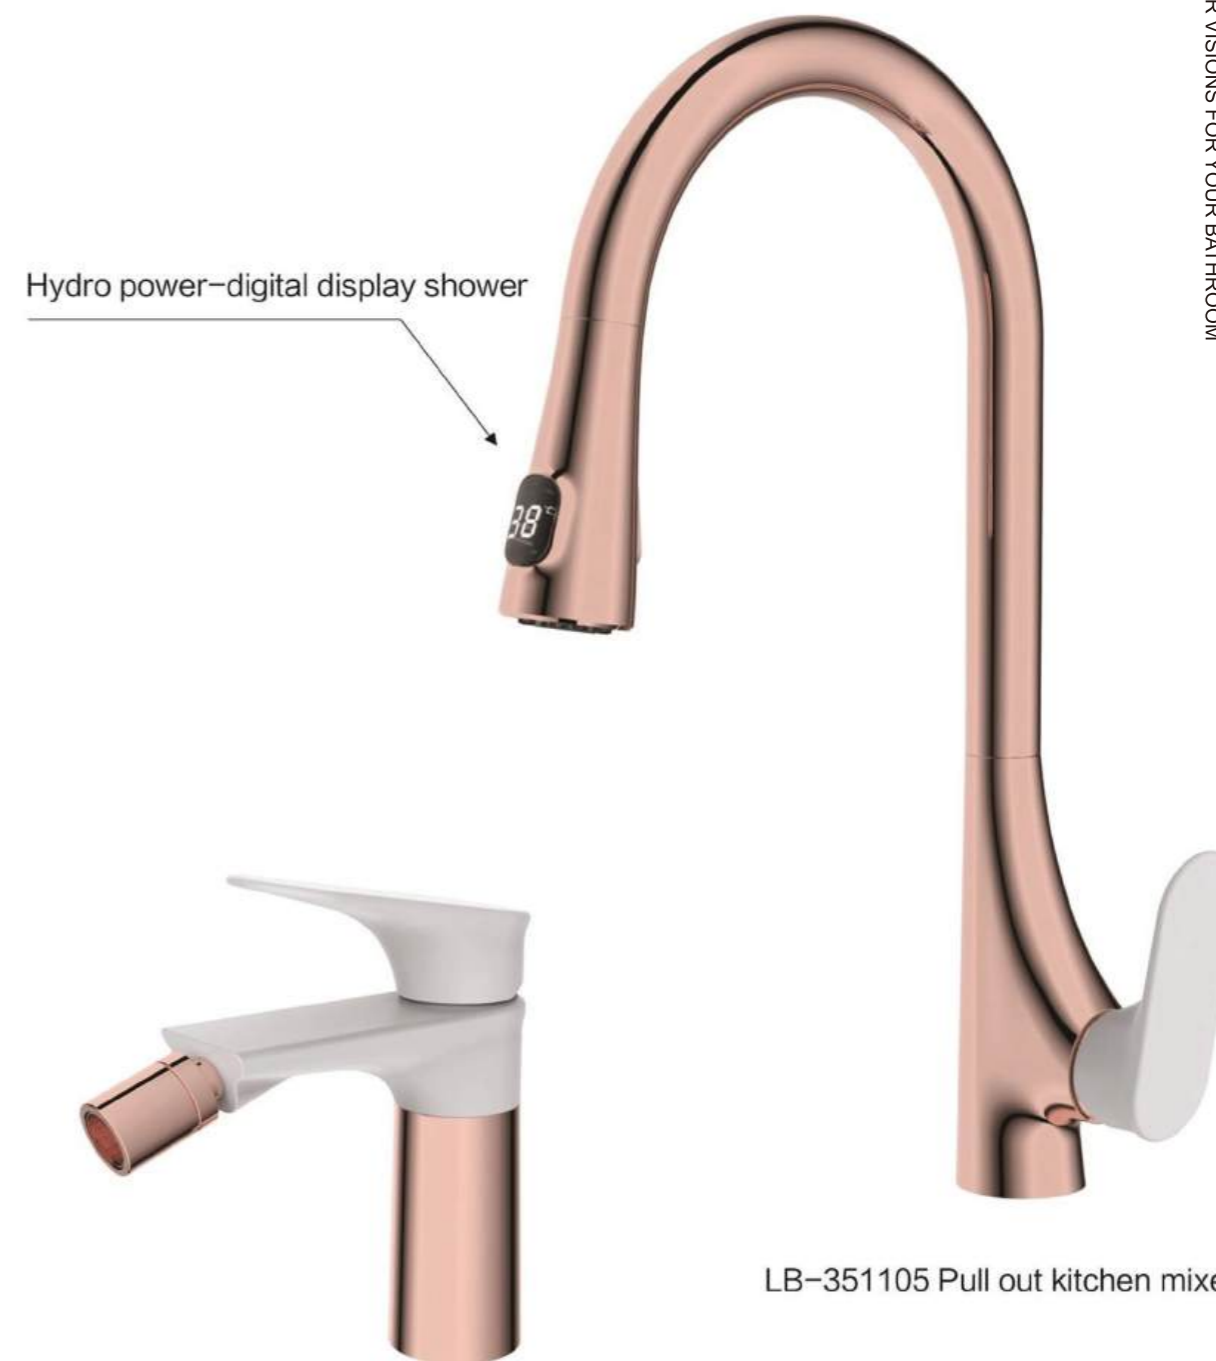

## FEDERAL

CHINA FAUCET FACTORY  
OEM/ODM SERVICE

LB-351100 conceal basin mixer

LB-351103 Basin mixer

LB-351103H High basin mixer

Hydro power-digital display shower

LB-351104 Bidet mixer

LB-351105 Pull out kitchen mixer

**35MM Mixer ,  
two-parts economical design**

LB-351101A Shower mixer

LB-351101B Shower mixer

LB-351102A Bath mixer

LB-351102B Bath mixer

**FEDERAL**  
CHINA FAUCET FACTORY  
OEM/ODM SERVICE