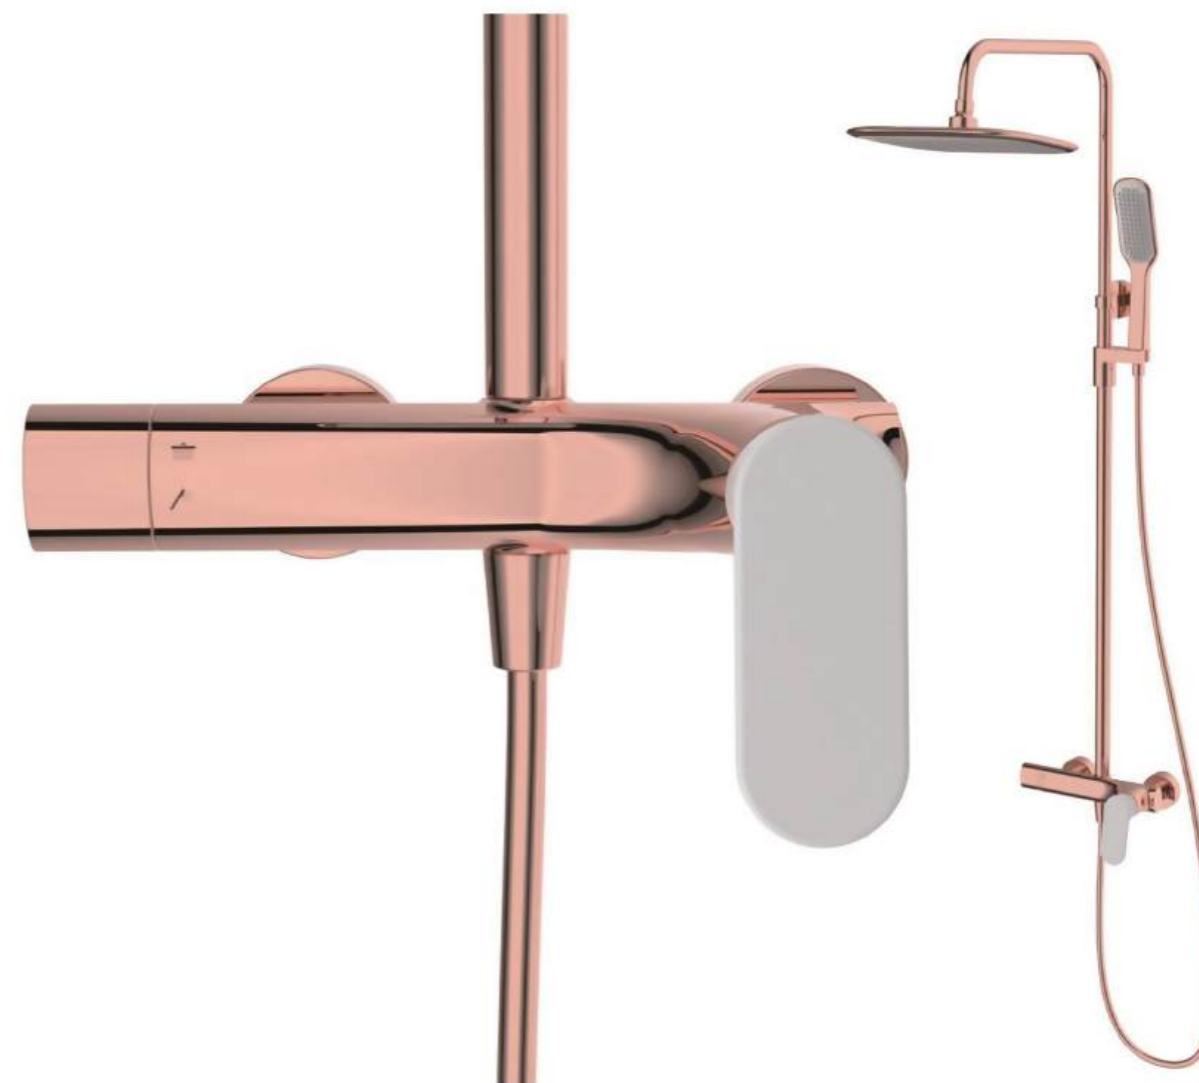

**35MM Mixer ,  
two-parts economical design**

LB-351101A Shower mixer

LB-351101B Shower mixer

LB-351102A Bath mixer

LB-351102B Bath mixer

**FEDERAL**  
CHINA FAUCET FACTORY  
OEM/ODM SERVICE

## 25MM SERIES

CHINA FAUCET FACTORY  
OEM/ODM SERVICE

LB-252203 Basin mixer

LB-252203H High mixer

LB-252200 Conceal basin mixer

LB-252205 Magnetic kitchen mixer

LB-252201A Shower mixer

LB-252201B Shower mixer

LB-252204 Bidet mixer

LB-252202 Bath mixer

LB-252210 Shower panel